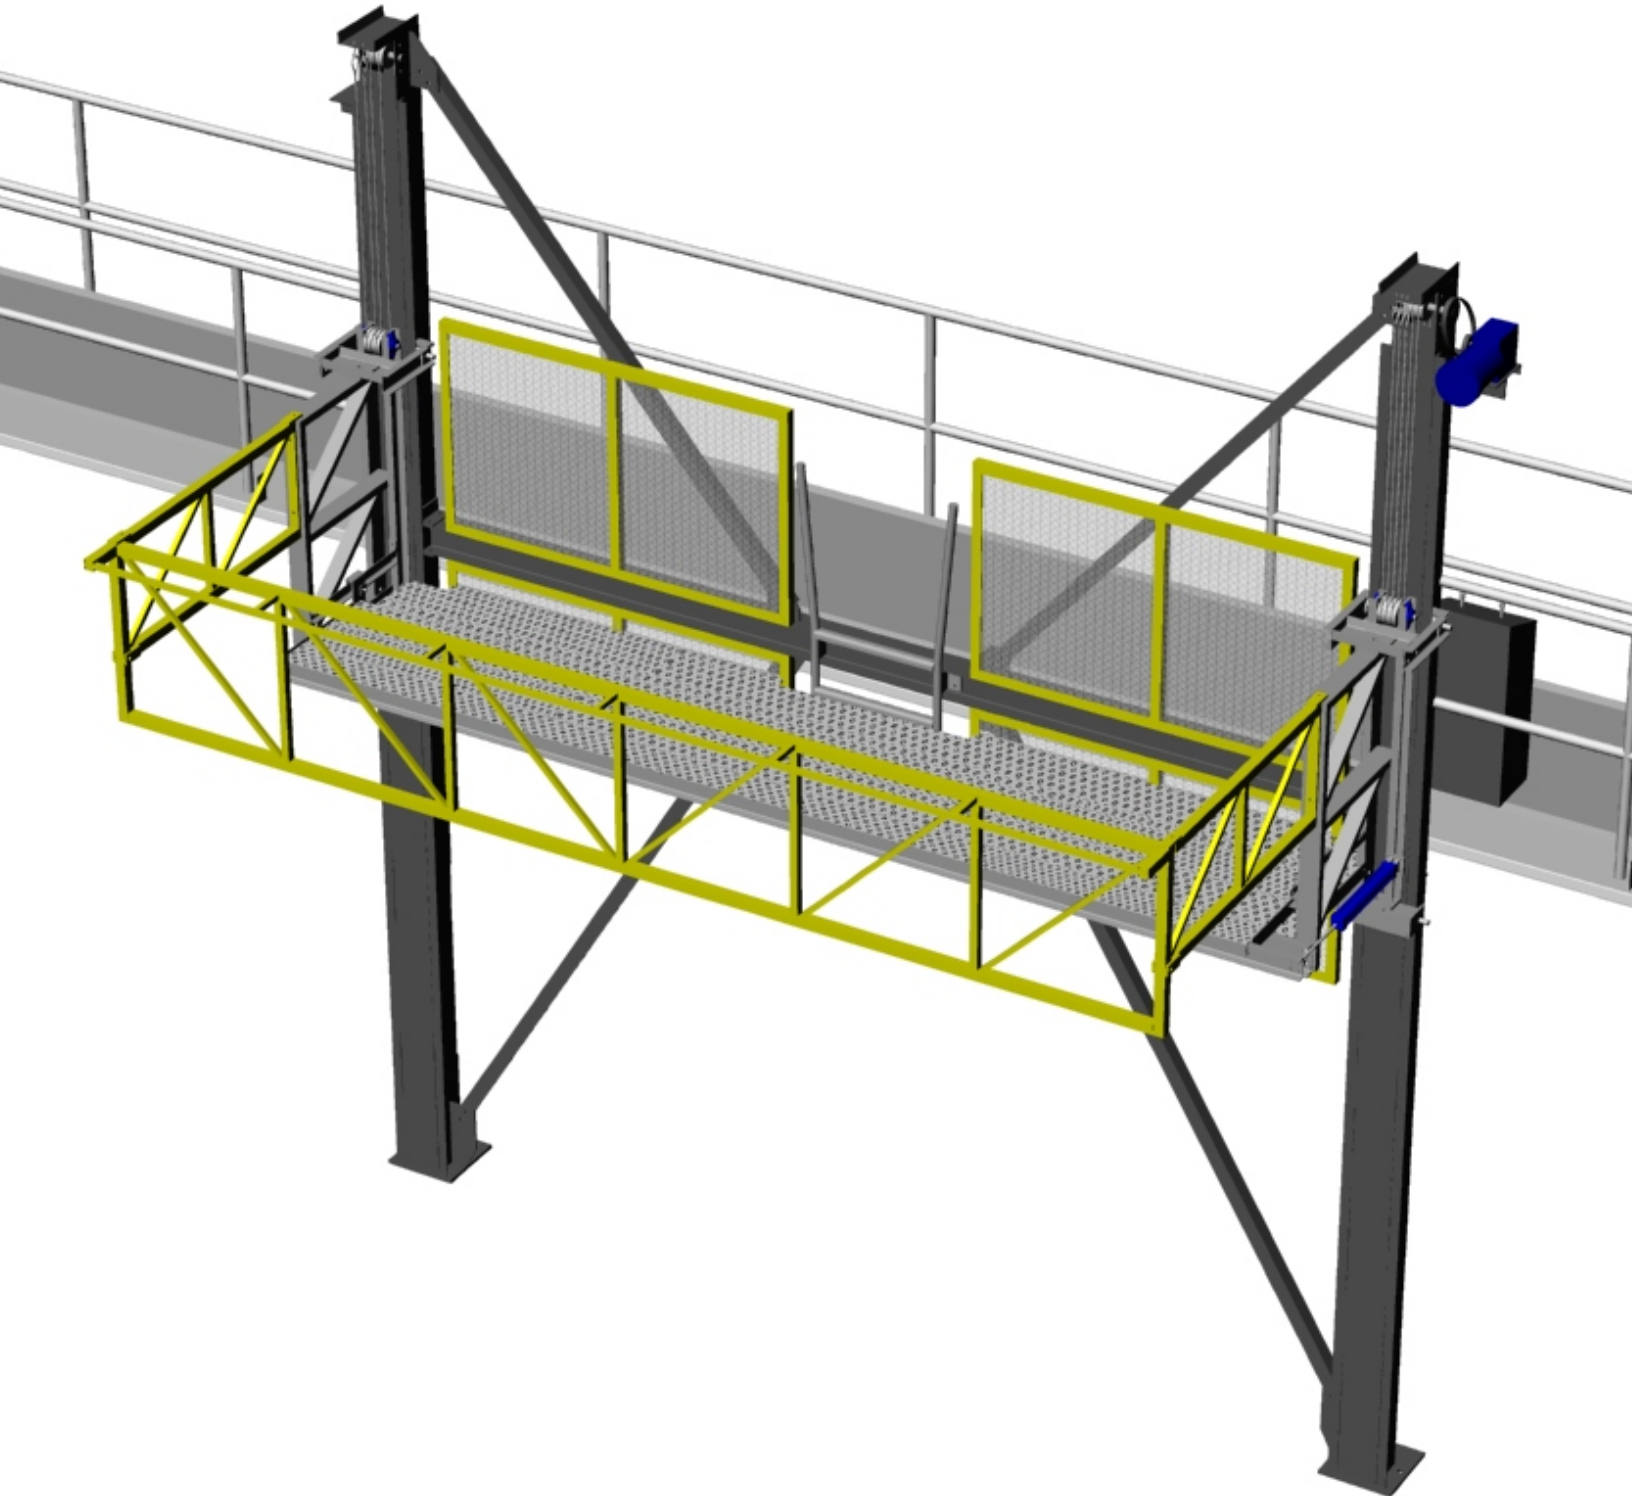

DESIGN / MANUFACTURE  
LOADING ARMS / SAFETY PLATFORMS

## Vertical Lift Truck Loading Platform

---

P M SYSTEMS LIMITED  
6890 DAVAND DRIVE, MISSISSAUGA, ONTARIO, CANADA, L5T-1J5  
Phone: (905) 670-8453, 1-800-405-1203 Fax: (905) 564-2966 Web: [www.pmsystems.on.ca](http://www.pmsystems.on.ca)