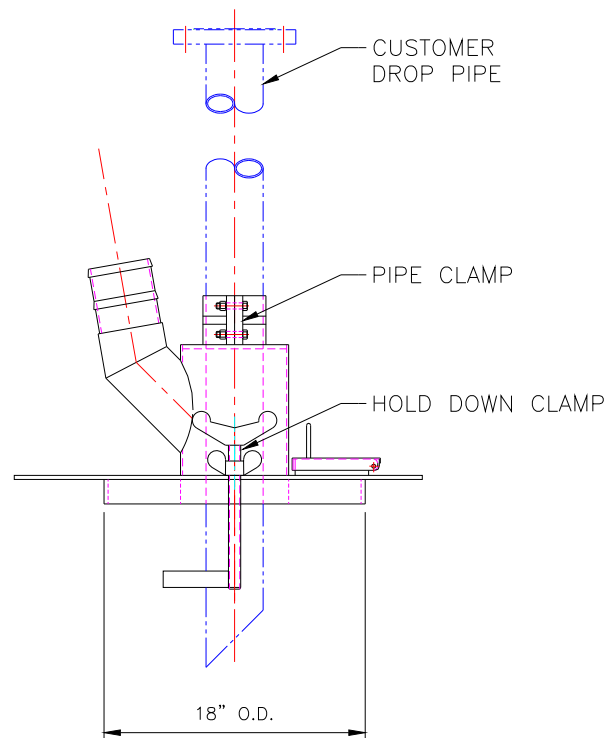

Vapour Recovery Hood

- Tank Truck cover c/w integral vent & hose connection.