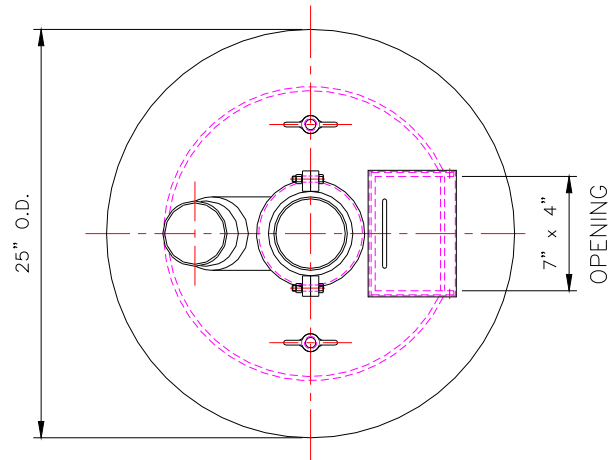

Vapour Recovery Hood

- Tank Truck cover c/w integral vent & hose connection.