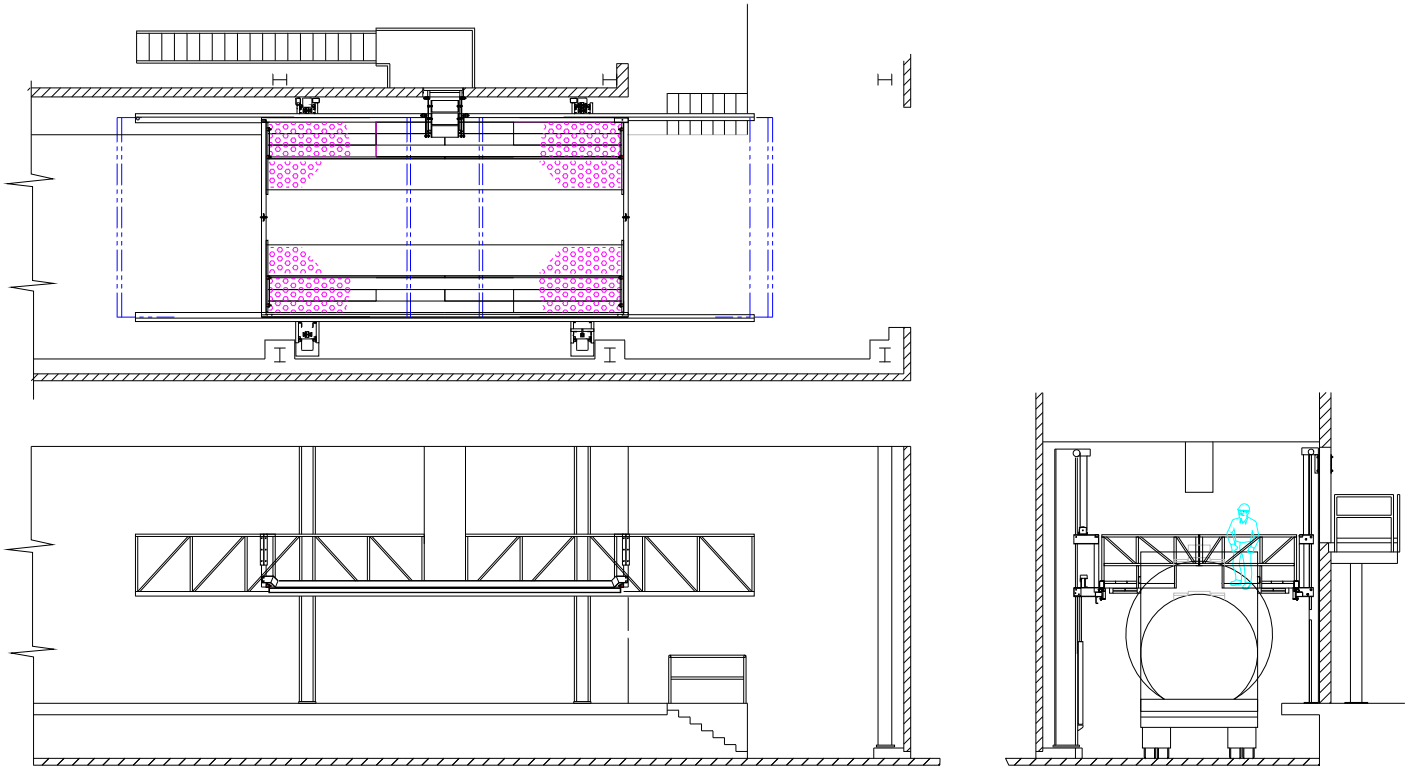

# Safety Platform Systems

## Custom Vertical Lift Platform - PM-VL-26-C

This system was designed to accommodate railcars of different configurations as well as tank trucks of various heights and lengths.

The platform is 26'-0" long x 14'-6" wide with an opening down the center of 4'-0" width which can be adjusted hydraulically to 8'-0" width.

This platform has a vertical travel of 6'-0" and a horizontal travel along the centerline of the loading facility for a distance of 10'-6" each side.

This unit allows the operator full access to the various railcar and trucks being used, while providing a safe and secure working environment.