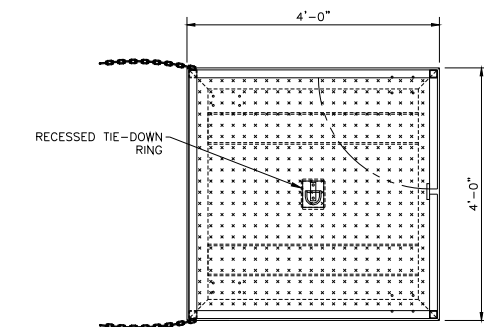

Fork Lift Safety Cage

1. Total weight: 360 lbs
2. Max weight capacity: 500 lbs
3. Max number of people: 2
4. Designed to O.H.S.H.A standards